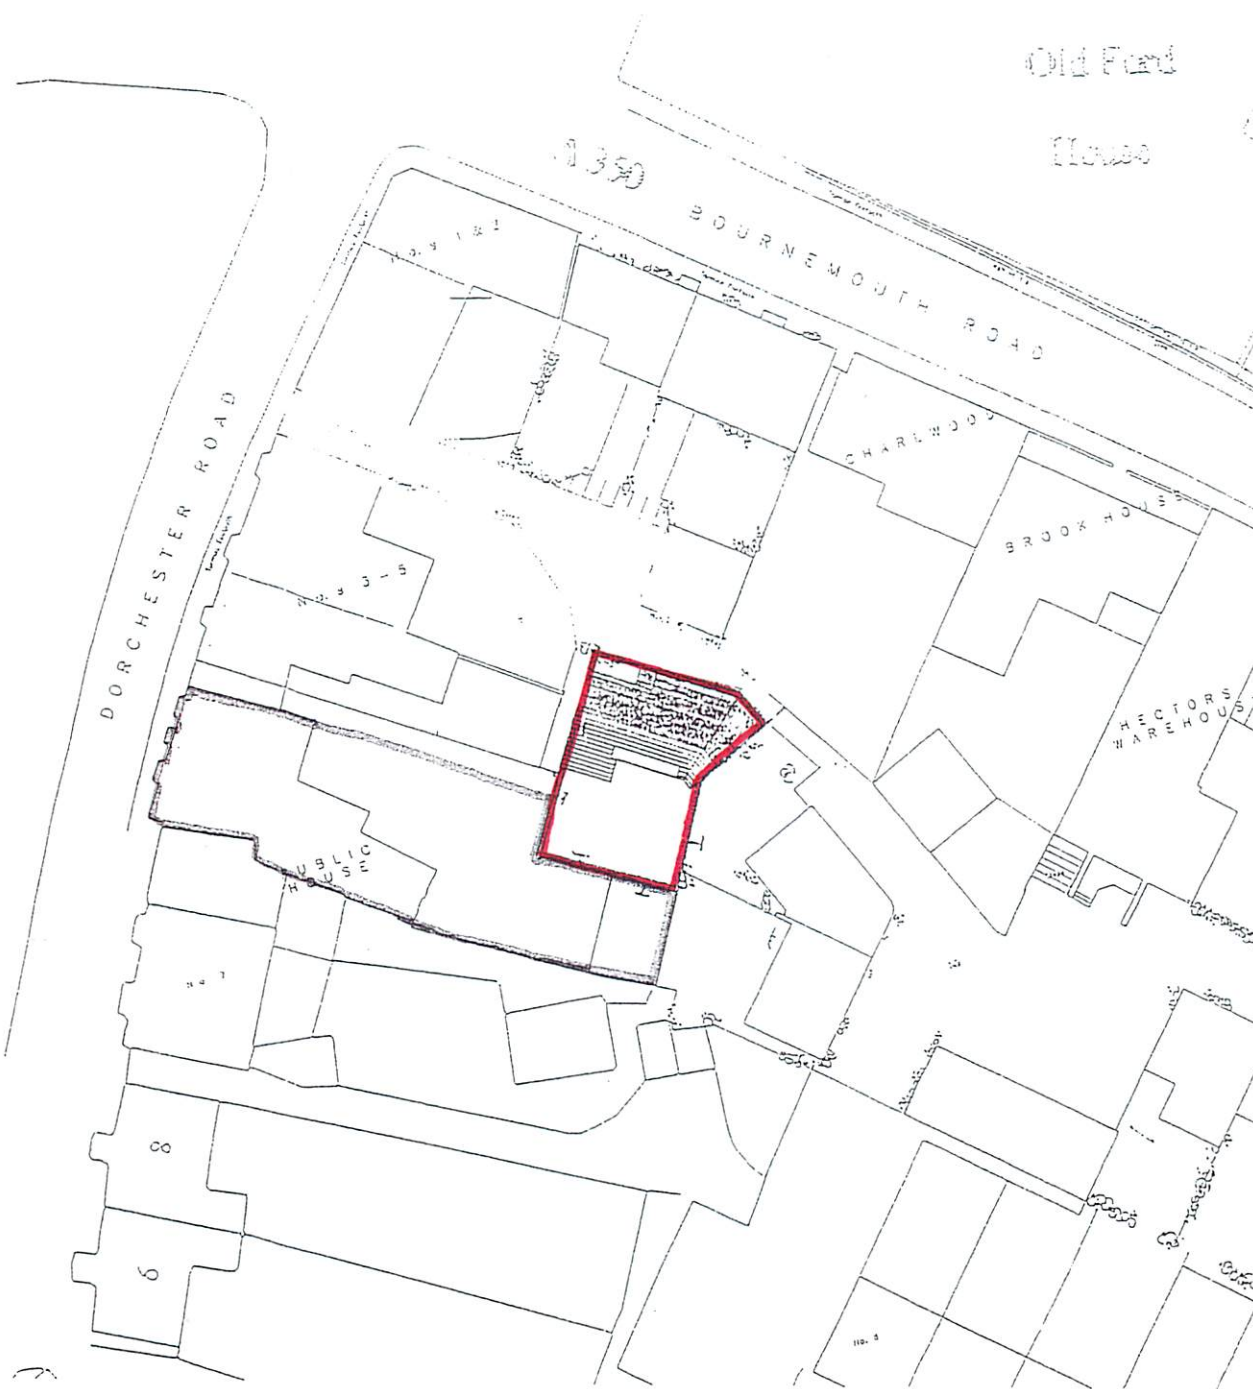

THE STEUR, (BLANDFORD) ST. MARY - SITE PLAN

Note:
 This drawing is the
 It may not be copied
 without their written
 Do not scale. Use
 Check dimensions
 discrepancies to the
 If in doubt, ask!

Reproduced from
 permission of The
 © Crown copyright

Block Plan

Scale 1:500

Rev Date Amendment

MORGAN CAREY ARCH
 WWW.MORGANCAREY.CO.UK

THE APPLE HOUSE
PALMERS ORCHARD
LYTCHETT MATRAVERS
POOLE BH16 5HG

THE STOUR, (BLANDFORD) ST. MARY - SITE PLAN

Note:
 This drawing is the
 It may not be copied
 without their written
 Do not scale. Use
 Check dimensions
 discrepancies to the
 If in doubt, ask!

Reproduced from
 permission of The
 © Crown copyright

Block Plan

Scale 1:500

Rev	Date	Amendment

MORGAN CAREY ARCH
 WWW.MORGANCAREY.CO.UK

THE APPLE HOUSE
PALMERS ORCHARD
LYTCHETT MATRAVERS
POOLE BH16 6HG