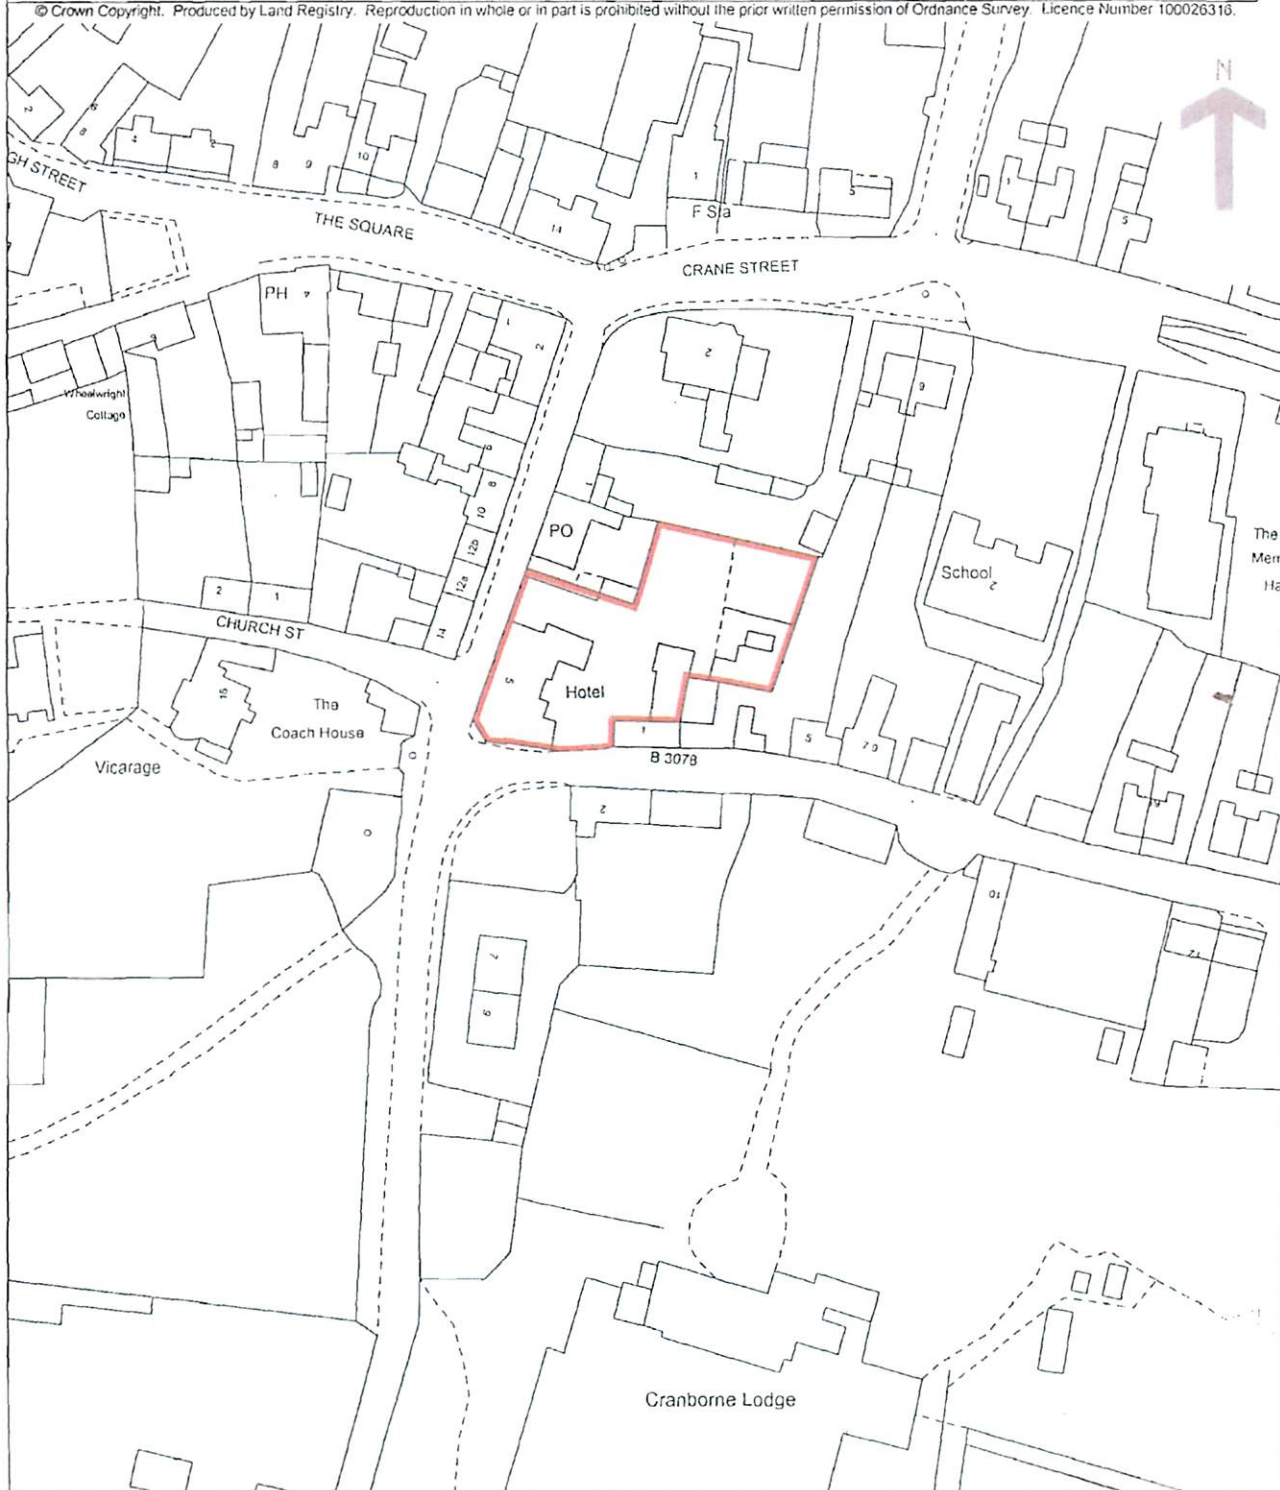

Land Registry
Official copy of
title plan

Title number DT346864
Ordnance Survey map reference SU0513SE
Scale 1:1250 enlarged from 1:2500
Administrative area Dorset: East Dorset

© Crown Copyright. Produced by Land Registry. Reproduction in whole or in part is prohibited without the prior written permission of Ordnance Survey. Licence Number 100026316.

This official copy issued on 13 January 2007 shows the state of this title plan on 13 January 2007 at 12:40:15. It is admissible in evidence to the same extent as the original (s.67 Land Registration Act 2002).

This title plan shows the general position, not the exact line, of the boundaries. It may be subject to distortions in scale. Measurements scaled from this plan may not match measurements between the same points on the ground. See Land Registry Public Guide 7 - Title Plans.